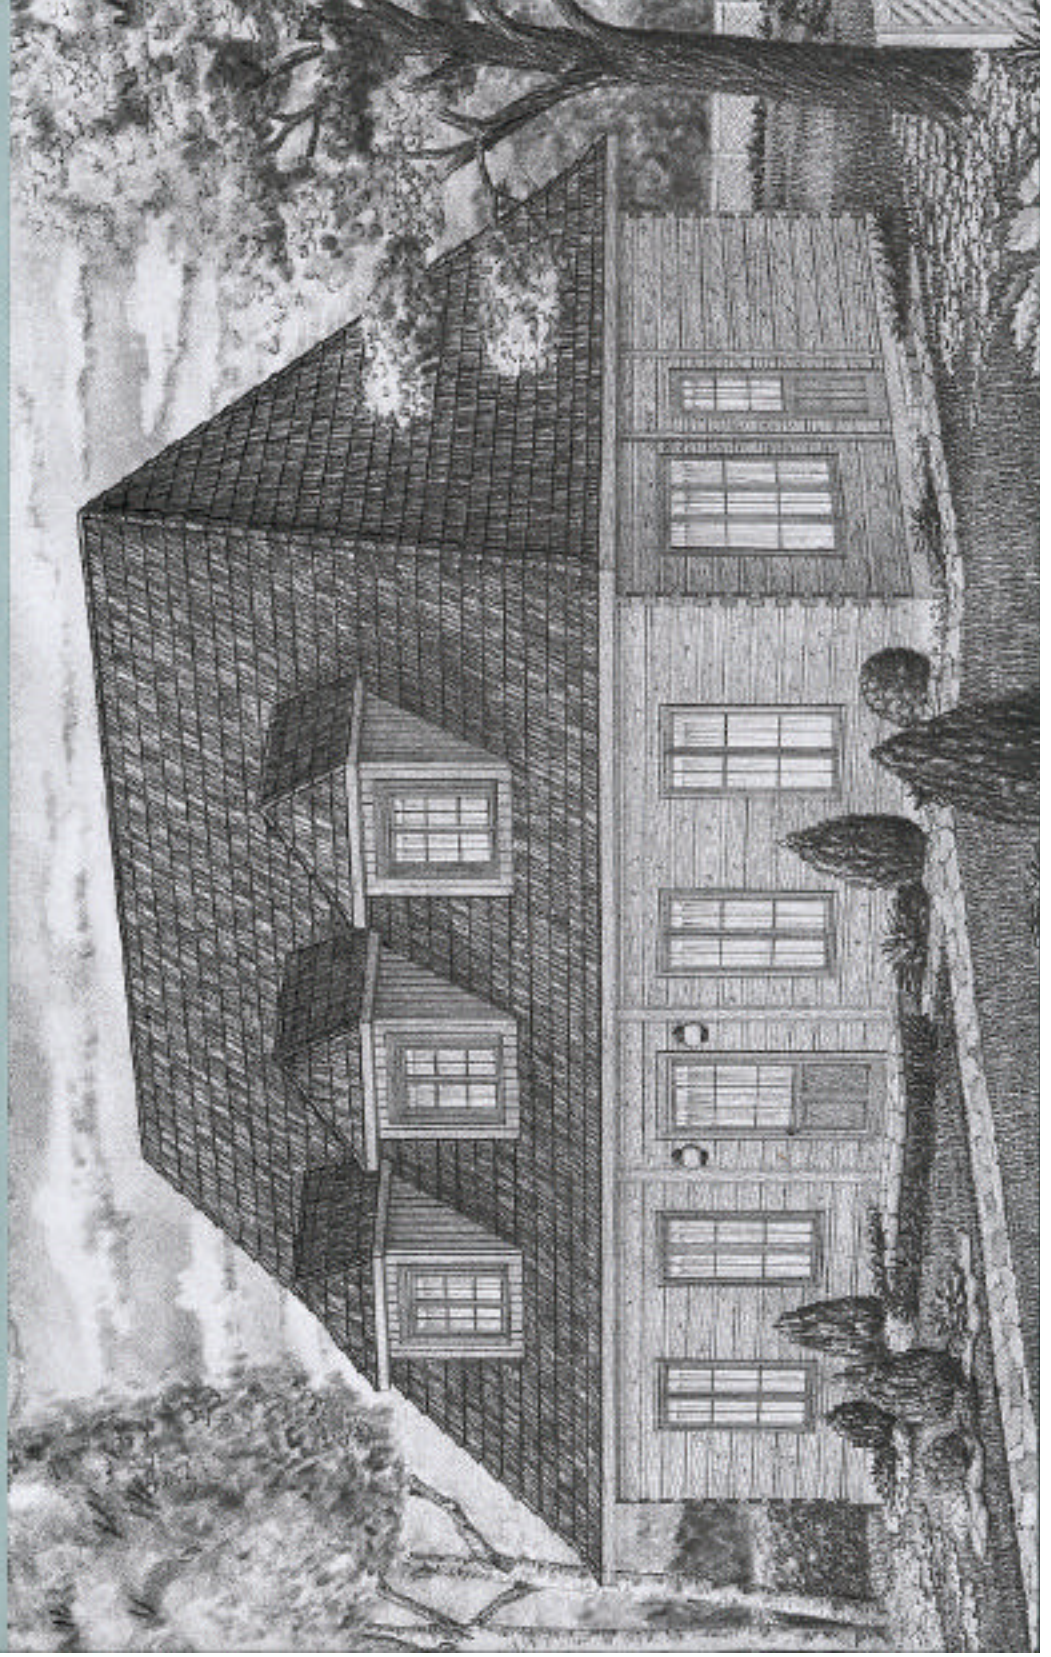

NORMANDY STYLE HOUSE

26' X 36' model

Usable area (gross): 156 m² (1677 sq. ft.)

THE NORMANDY STYLE HOUSE

7,90 x 11 m
(26 x 36 ft)

GROUND FLOOR

SECOND FLOOR