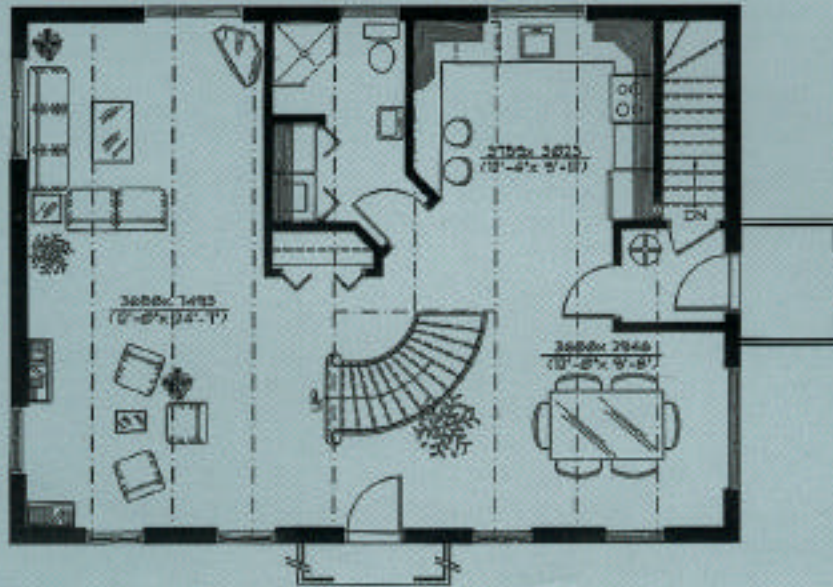

NORMANDY STYLE HOUSE

26' X 36' model

Usable area (gross): 156 m² (1677 sq. ft.)

THE NORMANDY STYLE HOUSE

7,90 x 11 m
(26 x 36 ft)

GROUND FLOOR

SECOND FLOOR