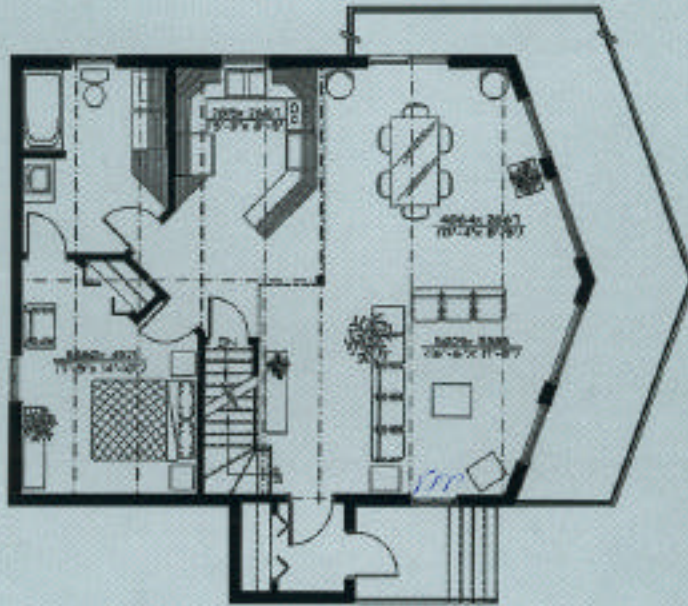

# MOUNTAIN LODGE (PANORAMIC)

*37' X 28' model*

Usable area (gross): 137 m<sup>2</sup> (1470 sq. ft.)

# THE MOUNTAIN LODGE (PANORAMIC)

11,30 x 8,50 m  
(37 x 28 ft)

## GROUND FLOOR